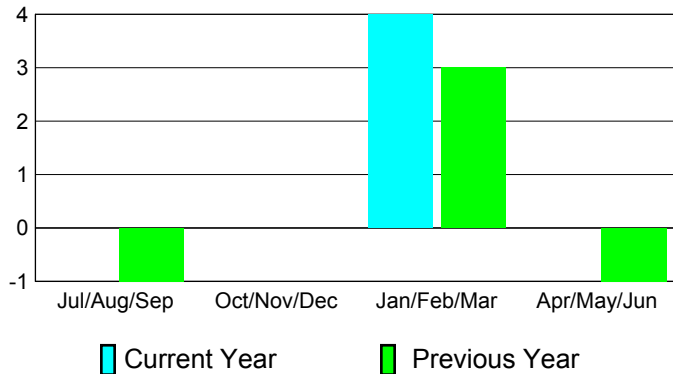

2010-2011 GMT Reports for District (or Undistricted) **District 305 S3**

GMT: **VINOD KHANNA**

Location: **PAKISTAN**

GMT CA: **6**

CLUBS

Club Results
2010-2011

Clubs
2009-2010

Month	New Club Goal	Actual New Clubs	Actual Dropped Clubs	Gain/Loss of Clubs	Gain/Loss of Clubs
Jul/Aug/Sep	0	0	0	0	-1
Oct/Nov/Dec	1	0	0	0	0
Jan/Feb/Mar	1	4	0	4	3
Apr/May/June	1	0	0	0	-1
Totals	3	4	0	4	1

Club Results 2010-2011

Goal, New, Dropped, Gain/Loss

Comparison of Club Gain/Loss

Current Year Compared to the Previous Year

YTD Status Quo Clubs 2010-2011

Status Quo Clubs Compared to Status Quo Members

MEMBERSHIP