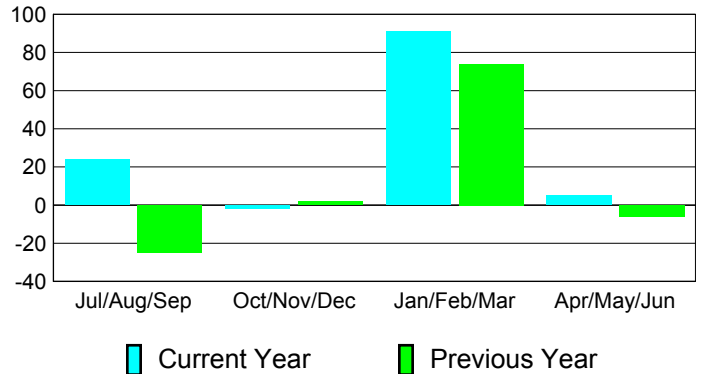

Membership Results
2010-2011

Membership
2009-2010

Month	Net Memb Goal	Actual New Memb	Actual Dropped Memb	Gain/Loss of Memb	Gain/Loss of Memb
Jul/Aug/Sep	0	41	-17	24	-25
Oct/Nov/Dec	40	20	-22	-2	2
Jan/Feb/Mar	30	109	-18	91	74
Apr/May/June	30	22	-17	5	-6
Totals	100	192	-74	118	45

Membership Results 2010-2011

Goal, New, Dropped, Gain/Loss

Comparison of Membership Gain/Loss

Current Year Compared to the Previous Year

Gender Comparison 2010-2011

Jul/Aug/Sep

Oct/Nov/Dec

Jan/Feb/Mar

Apr/May/June

Male

Female