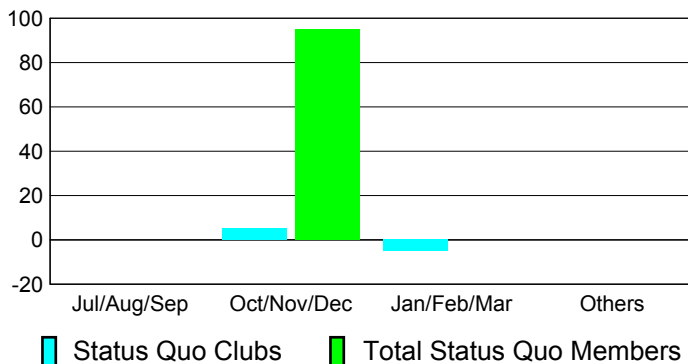

Club Results 2010-2011

Goal, New, Dropped, Gain/Loss

Comparison of Club Gain/Loss

Current Year Compared to the Previous Year

YTD Status Quo Clubs 2010-2011

Status Quo Clubs Compared to Status Quo Members

MEMBERSHIP

Membership Results
2010-2011

Membership
2009-2010

Month	Net Memb Goal	Actual New Memb	Actual Dropped Memb	Gain/Loss of Memb	Gain/Loss of Memb
Jul/Aug/Sep	0	41	-17	24	-25
Oct/Nov/Dec	40	20	-22	-2	2
Jan/Feb/Mar	30	109	-18	91	74
Apr/May/June	30	22	-17	5	-6
Totals	100	192	-74	118	45