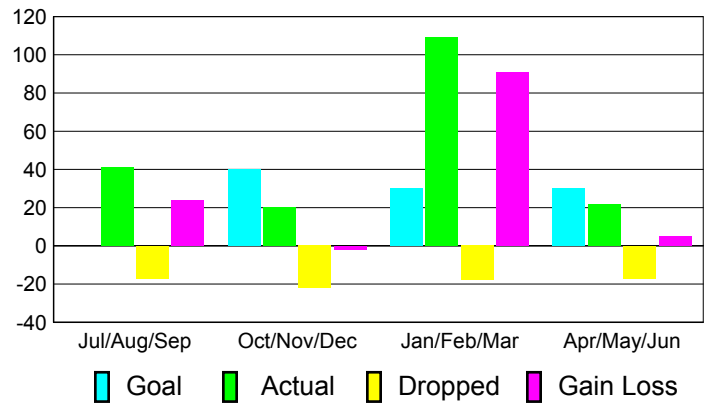

Membership Results 2010-2011

Goal, New, Dropped, Gain/Loss

Comparison of Membership Gain/Loss

Current Year Compared to the Previous Year