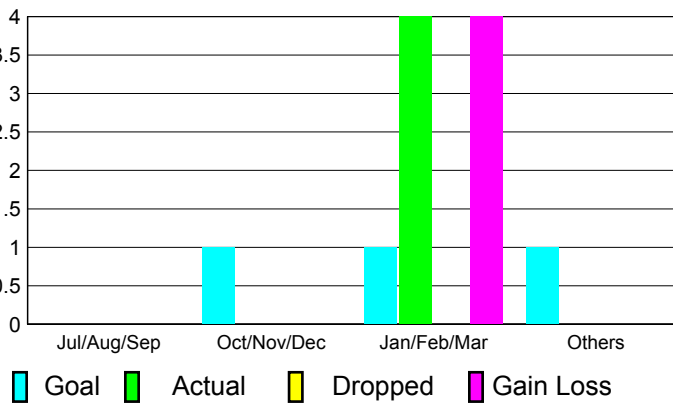

2010-2011 GMT Reports for District (or Undistricted) **District 305 S3**

GMT: **VINOD KHANNA**

Location: **PAKISTAN**

GMT CA: **6**

CLUBS

Club Results
2010-2011

Clubs
2009-2010

Month	New Club Goal	Actual New Clubs	Actual Dropped Clubs	Gain/Loss of Clubs	Gain/Loss of Clubs
Jul/Aug/Sep	0	0	0	0	-1
Oct/Nov/Dec	1	0	0	0	0
Jan/Feb/Mar	1	4	0	4	3
Apr/May/June	1	0	0	0	-1
Totals	3	4	0	4	1

Club Results 2010-2011

Goal, New, Dropped, Gain/Loss

Comparison of Club Gain/Loss

Current Year Compared to the Previous Year

YTD Status Quo Clubs 2010-2011

Status Quo Clubs Compared to Status Quo Members

MEMBERSHIP

Membership Results
2010-2011

Membership
2009-2010

Month	Net Memb Goal	Actual New Memb	Actual Dropped Memb	Gain/Loss of Memb	Gain/Loss of Memb
Jul/Aug/Sep	0	41	-17	24	-25
Oct/Nov/Dec	40	20	-22	-2	2
Jan/Feb/Mar	30	109	-18	91	74
Apr/May/June	30	22	-17	5	-6
Totals	100	192	-74	118	45